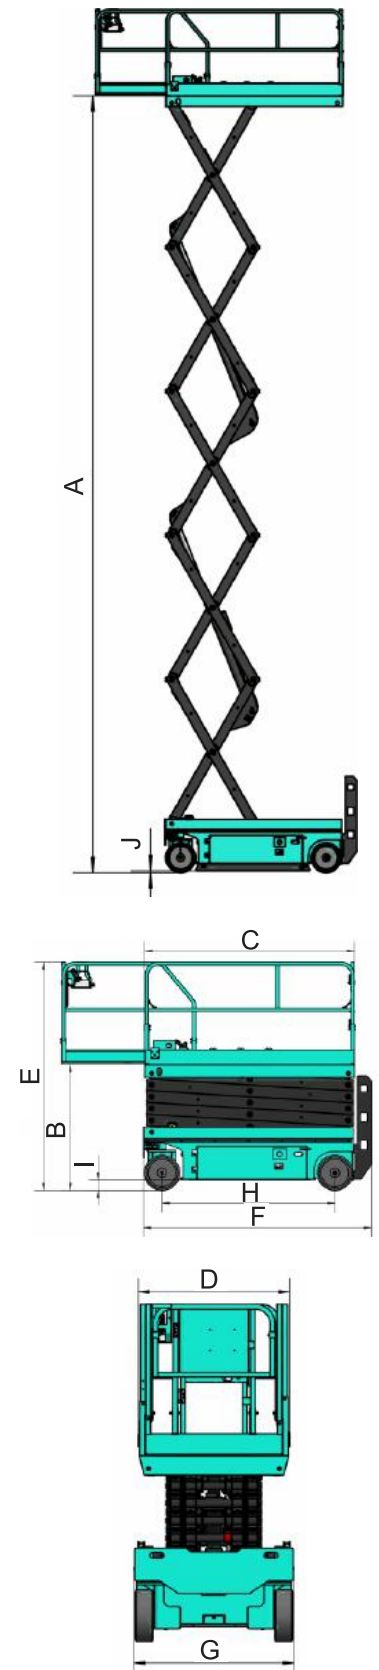

SWSL1212HD

Self-Propelled Scissor Lifts

SUNWARD

Dimension

Working height*		39'4.4"	12m
A	Platform height maximum	32'10"	10m
B	Platform height (stowed)	4'5"	1.36m
C	Platform length	7'5.5"	2.27m
	Slide-out platform extension deck	3'	0.9m
D	Platform width	3'7"	1.1m
E	Stowed height (rails up)	8'2"	2.5m
	Stowed height (rails down)	6'2"	1.96m
F	Overall length	8'1"	2.47m
G	Overall width	3'10"	1.17m
H	Wheelbase	6'1.6"	1.87m
I	Ground clearance (stowed)	4.3"	0.11m
J	Ground clearance (raised)	0.75"	0.02m

Performance

Lift capacity	705 lb	320kg
Lift capacity (extension deck)	249 lb	113kg
Max. platform occupancy	2	
Drive speed (stowed)	2.2 mph	3.5km/h
Drive speed (elevated)	0.5 mph	0.8km/h
Turning radius (inside)	0"	0m
Turning radius (outside)	7'3"	2.2m
Raise / lower speed	55s / 38s	
Gradeability*	25%	
Controls	Proportional	
Wheel driver	Dual front wheel	
Multiple disc brakes	Dual rear wheel	
Tires	15"×5"	381mm×129mm
Battery	4×6V/240Ah	
Charger	30A	
Hydraulic tank capacity	5.3 gal	20L
Weight	6107 lb	2770kg

* Working height is equal to Platform height plus 2m.

* Climbing ability is suitable for driving on slopes; Refer to Operator Manual for slope level.

SWSL1212HD

Self-Propelled Scissor Lifts

Standard features

◆ Proportional control	◆ Extended platform	◆ Folding guardrails platform	◆ Self-lock gate on platform
◆ Solid tire	◆ Hour meter	◆ Standard transport forklift hole	◆ Safety maintenance support rod
◆ Horn	◆ Flashing beacon	◆ Action beep	◆ Dual front wheel drive
◆ Pit protection device	◆ Emergency descent system	◆ Emergency stop button	◆ Automatic brakes system
◆ Tilt sensor with alarm	◆ Charging protection system	◆ Fault diagnosis system	◆ Intelligent interconnection system